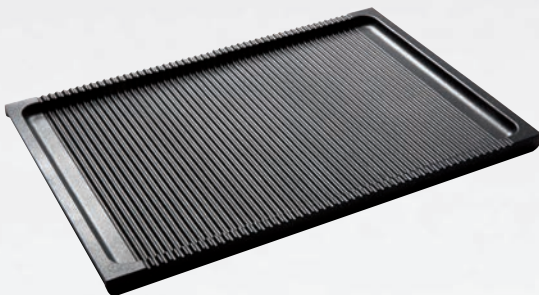

## DUALE GRILLPLATTE

*A SINGLE PRODUCT: TWO COOKING AREAS.*

ARTIKEL ITEM	ABMESSUNG MEASURES	DICKE THICK	HÖHE HEIGHT	EAN	PREIS € PRICE €
00114B/26TP0	30 x 22,5 cm	4,0 mm	4 cm	8001586013615	<b>28,60</b>

**NEW**

## OFEN-GRILLPLATTE

*THE LARGEST ONE WITH IN 36CM. SPECIAL FOR CHARCOAL GRILLING.*

ARTIKEL ITEM	ABMESSUNG MEASURES	DICKE THICK	HÖHE HEIGHT	EAN	PREIS € PRICE €
000114/36TP0	36 X 18 cm	4,0 mm	3 cm	8001586013943	<b>29,50</b>